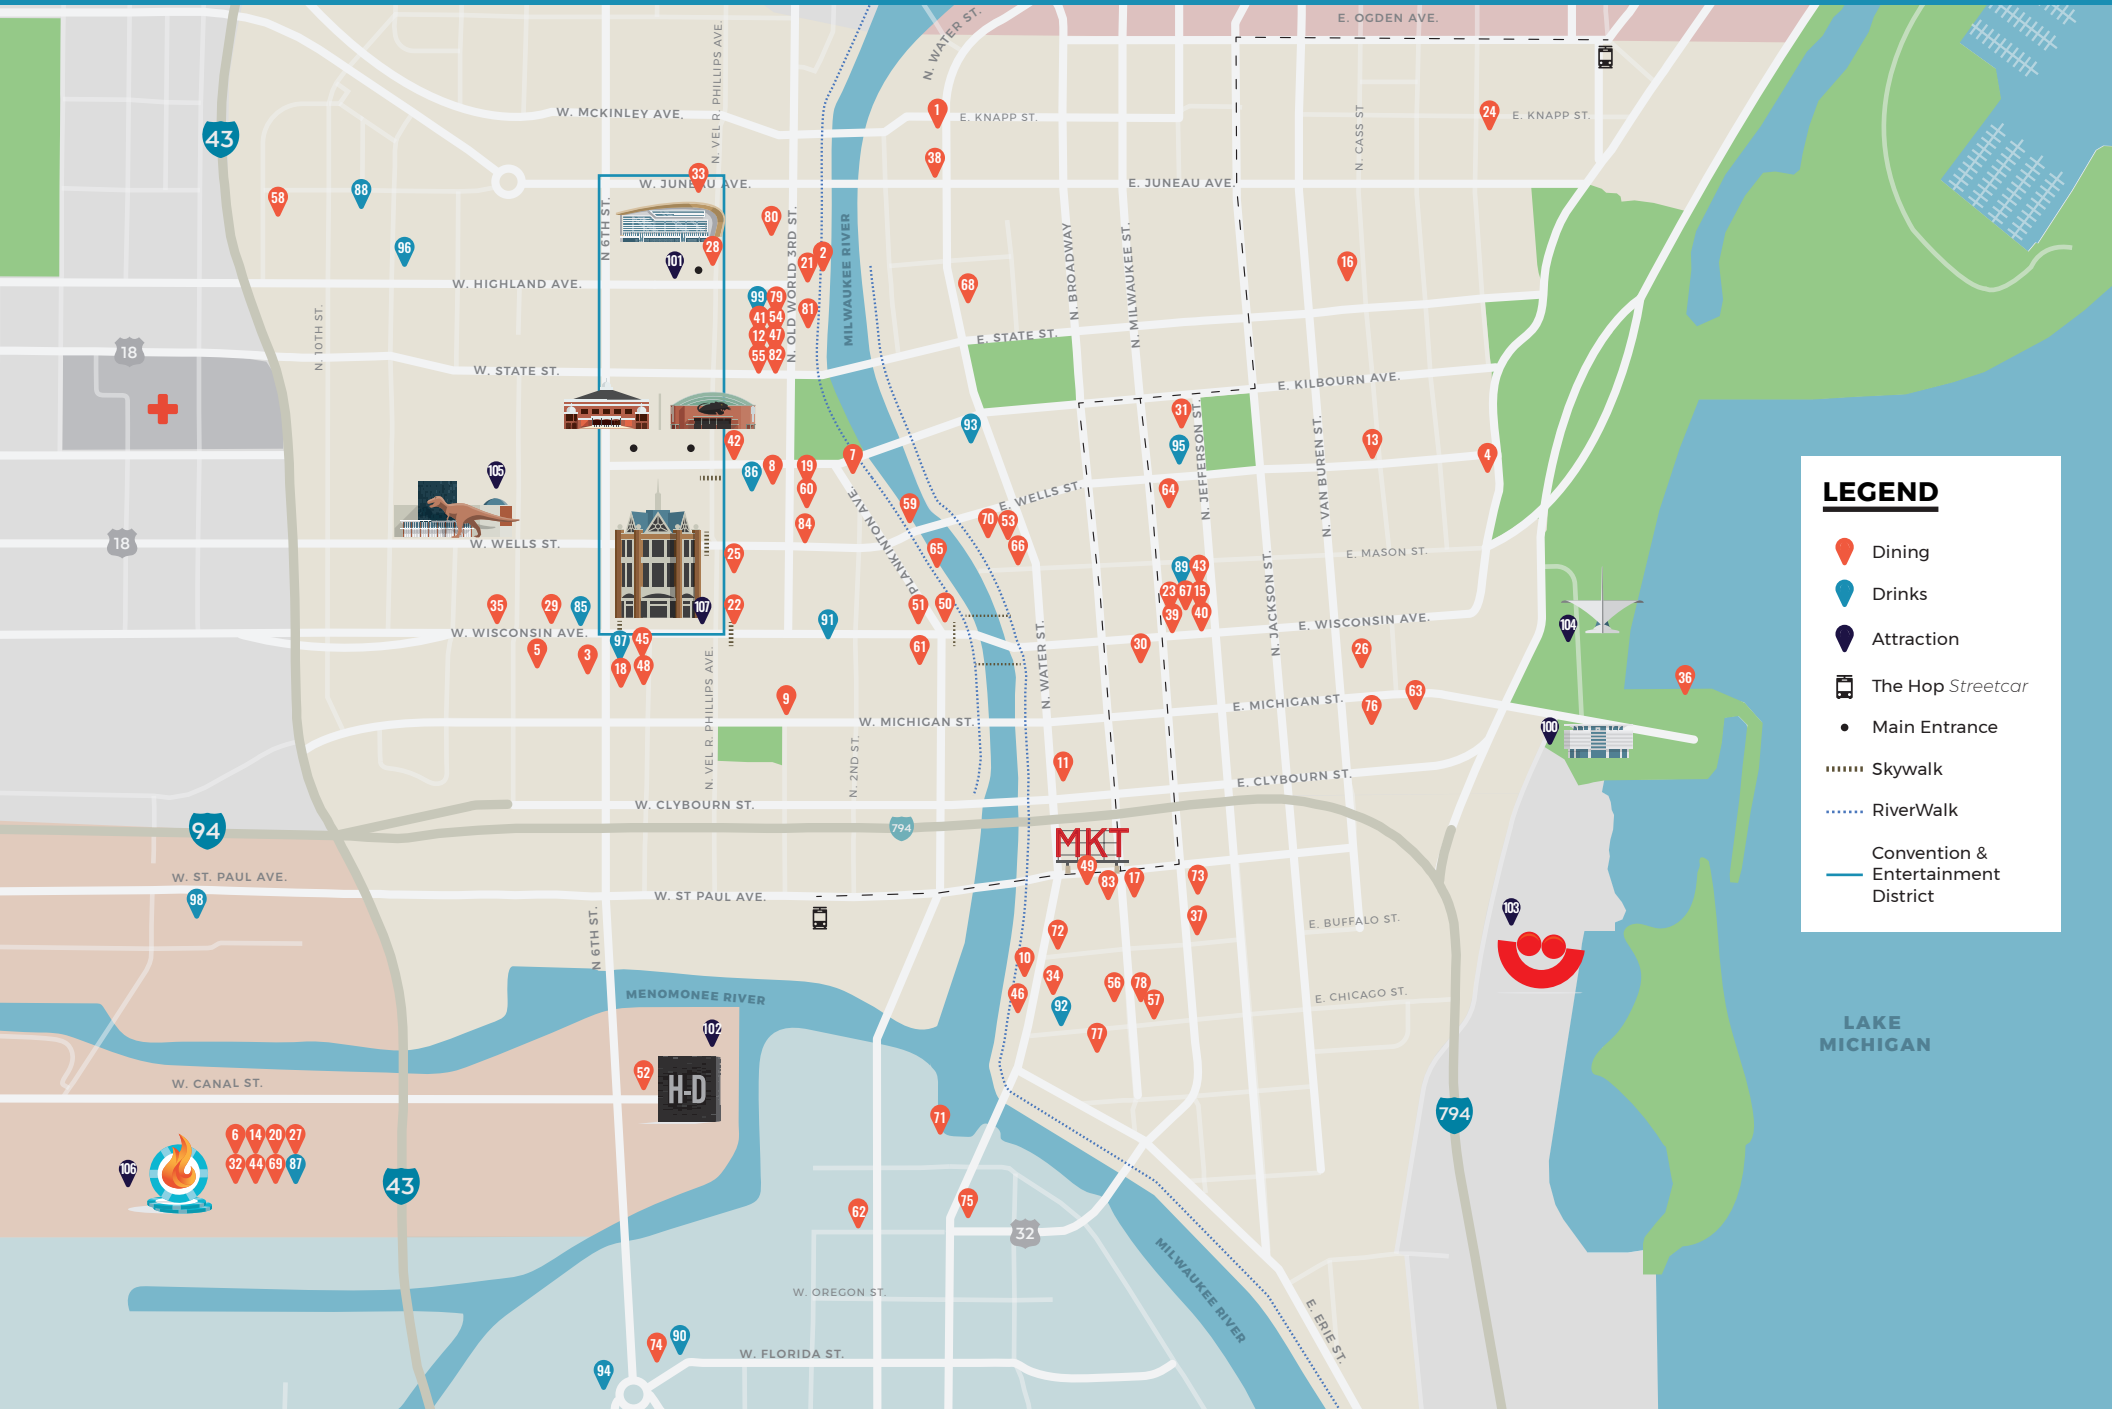

## LEGEND

- Dining
- Drinks
- Attraction
- The Hop Streetcar
- Main Entrance
- Skywalk
- RiverWalk
- Convention & Entertainment District

LAKE MICHIGAN

## Attractions

- Discovery World**  
500 N. Harbor Dr.
- Fiserv Forum**  
1111 Vel R. Phillips Ave.
- Harley-Davidson Museum**  
400 W. Canal St.
- Henry Maier Festival Park**  
200 N. Harbor Dr.
- Milwaukee Art Museum**  
700 N. Art Museum Dr.
- Milwaukee Public Museum**  
800 W. Wells St.
- Potawatomi Hotel & Casino**  
1721 W. Canal St.
- Wisconsin Center**  
400 W. Wisconsin Ave.

## Drinks

- Avenue Liquor & Convenience Shop**  
616 W. Wisconsin Ave.
- Bar 333**  
Hyatt Regency Milwaukee  
333 W. Kilbourn Ave.
- Bar 360**  
Potawatomi Hotel & Casino  
1721 W. Canal St.
- Best Place at the Historic Pabst Brewery**  
901 W. Juneau Ave.
- Blu**  
The Pfister Hotel  
424 E. Wisconsin Ave.
- Branded**  
The Iron Horse Hotel  
500 W. Florida St.
- The Brew City MKE Beer Museum & Beer Bar**  
275 W. Wisconsin Ave.
- Bugsy's Back Alley Speakeasy**  
218 N. Water St.