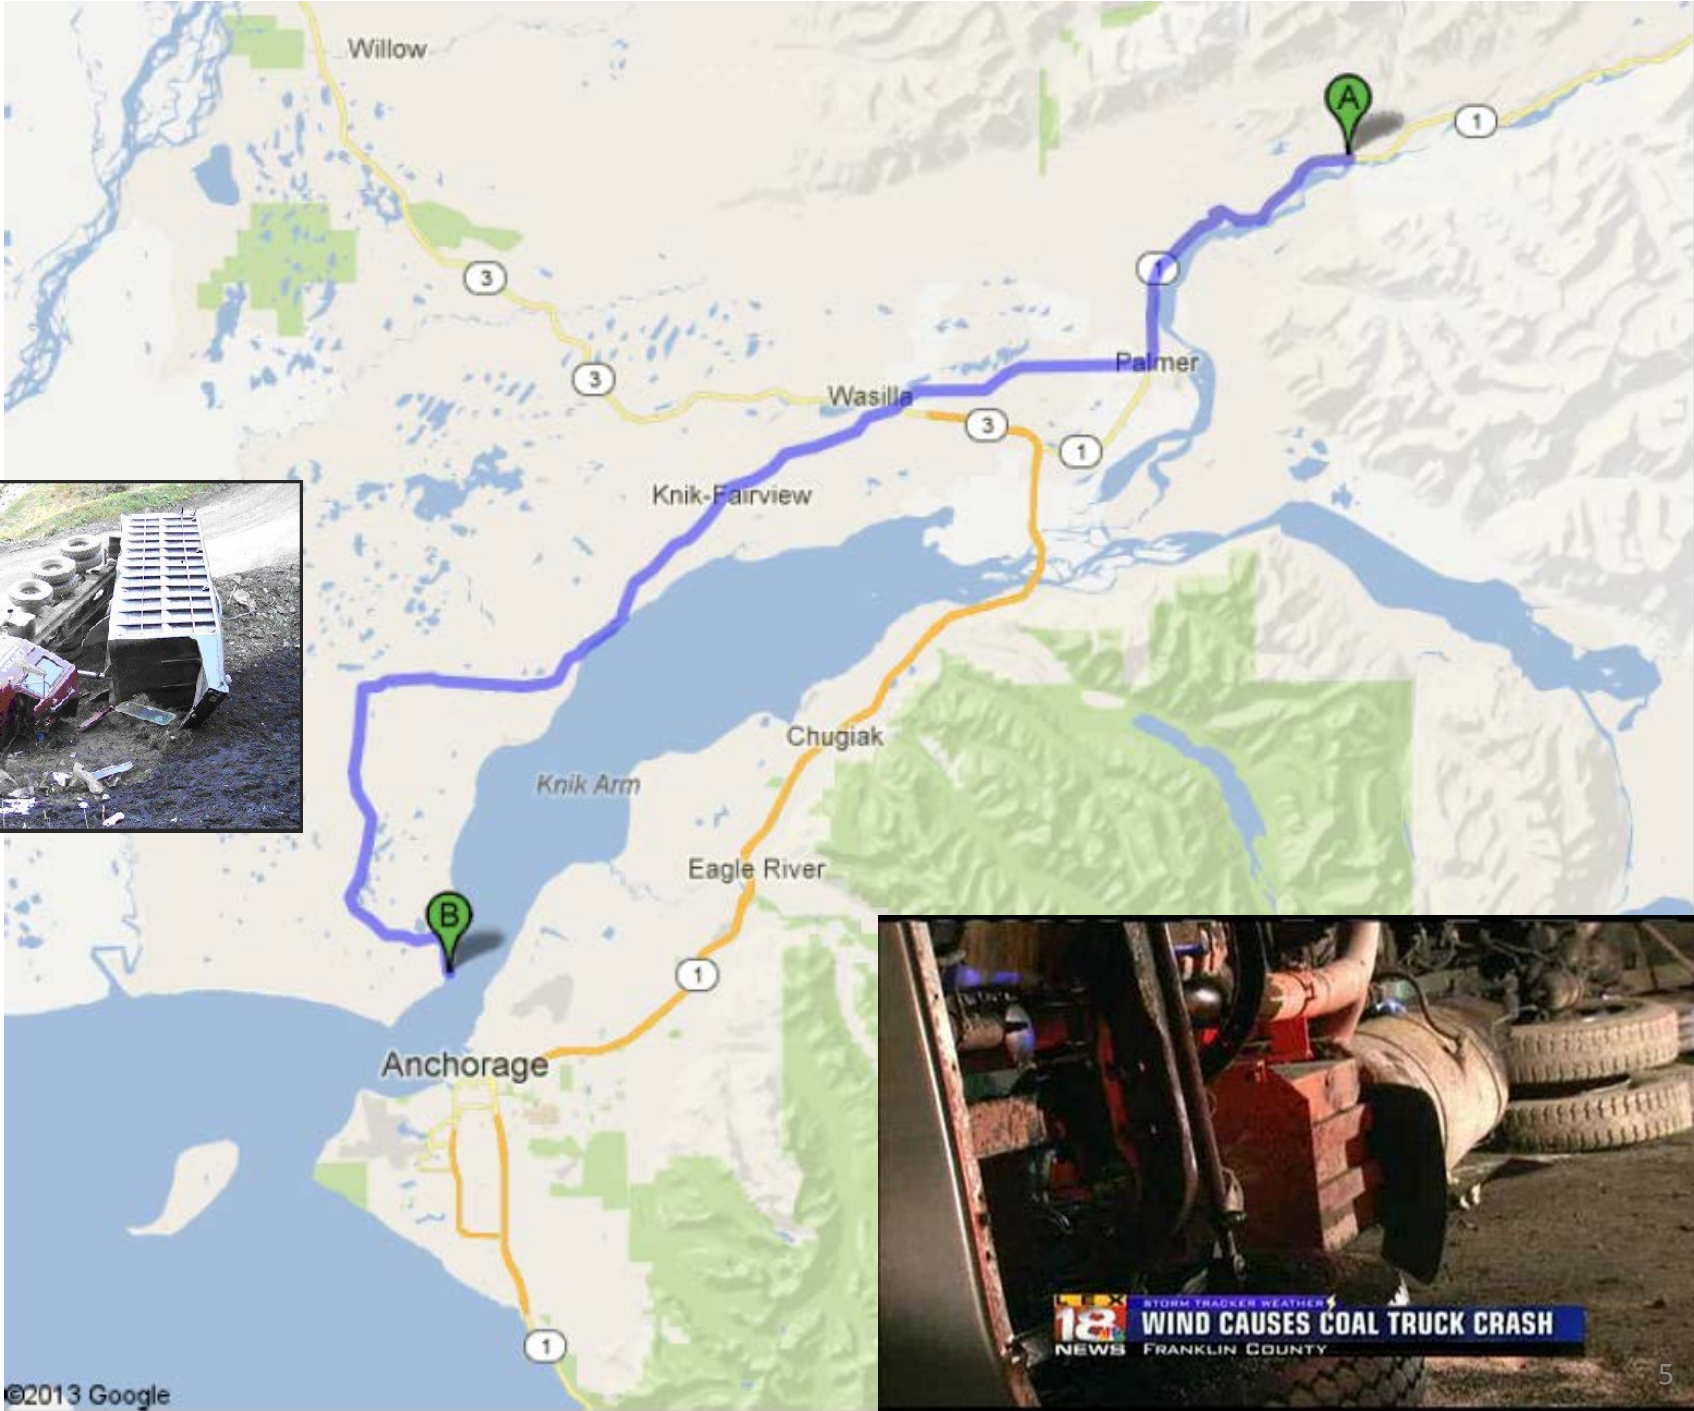

Cook Inlet Watershed: Coal Reserves and Proposed Mines

Seward Export Facility

Seward Export Facility

Matanuska Valley Coal FootPrint

	Mine Lease Boundary Usibelli Coal Mine, Inc.		Exploration Area Boundary Usibelli Coal Mine, Inc.		Alaska Mental Health Land Trust
	Current Exploration Lease Boundary Range Alaska		Proposed Exporatory Boundary May 2011		

STORM TRACKER WEATHER
18 NEWS
WIND CAUSES COAL TRUCK CRASH
FRANKLIN COUNTY

Port MacKenzie
rail spur
proposed route

TOXIC TRADE: The Coal-to-Mercury Cycle between Alaska and Asia