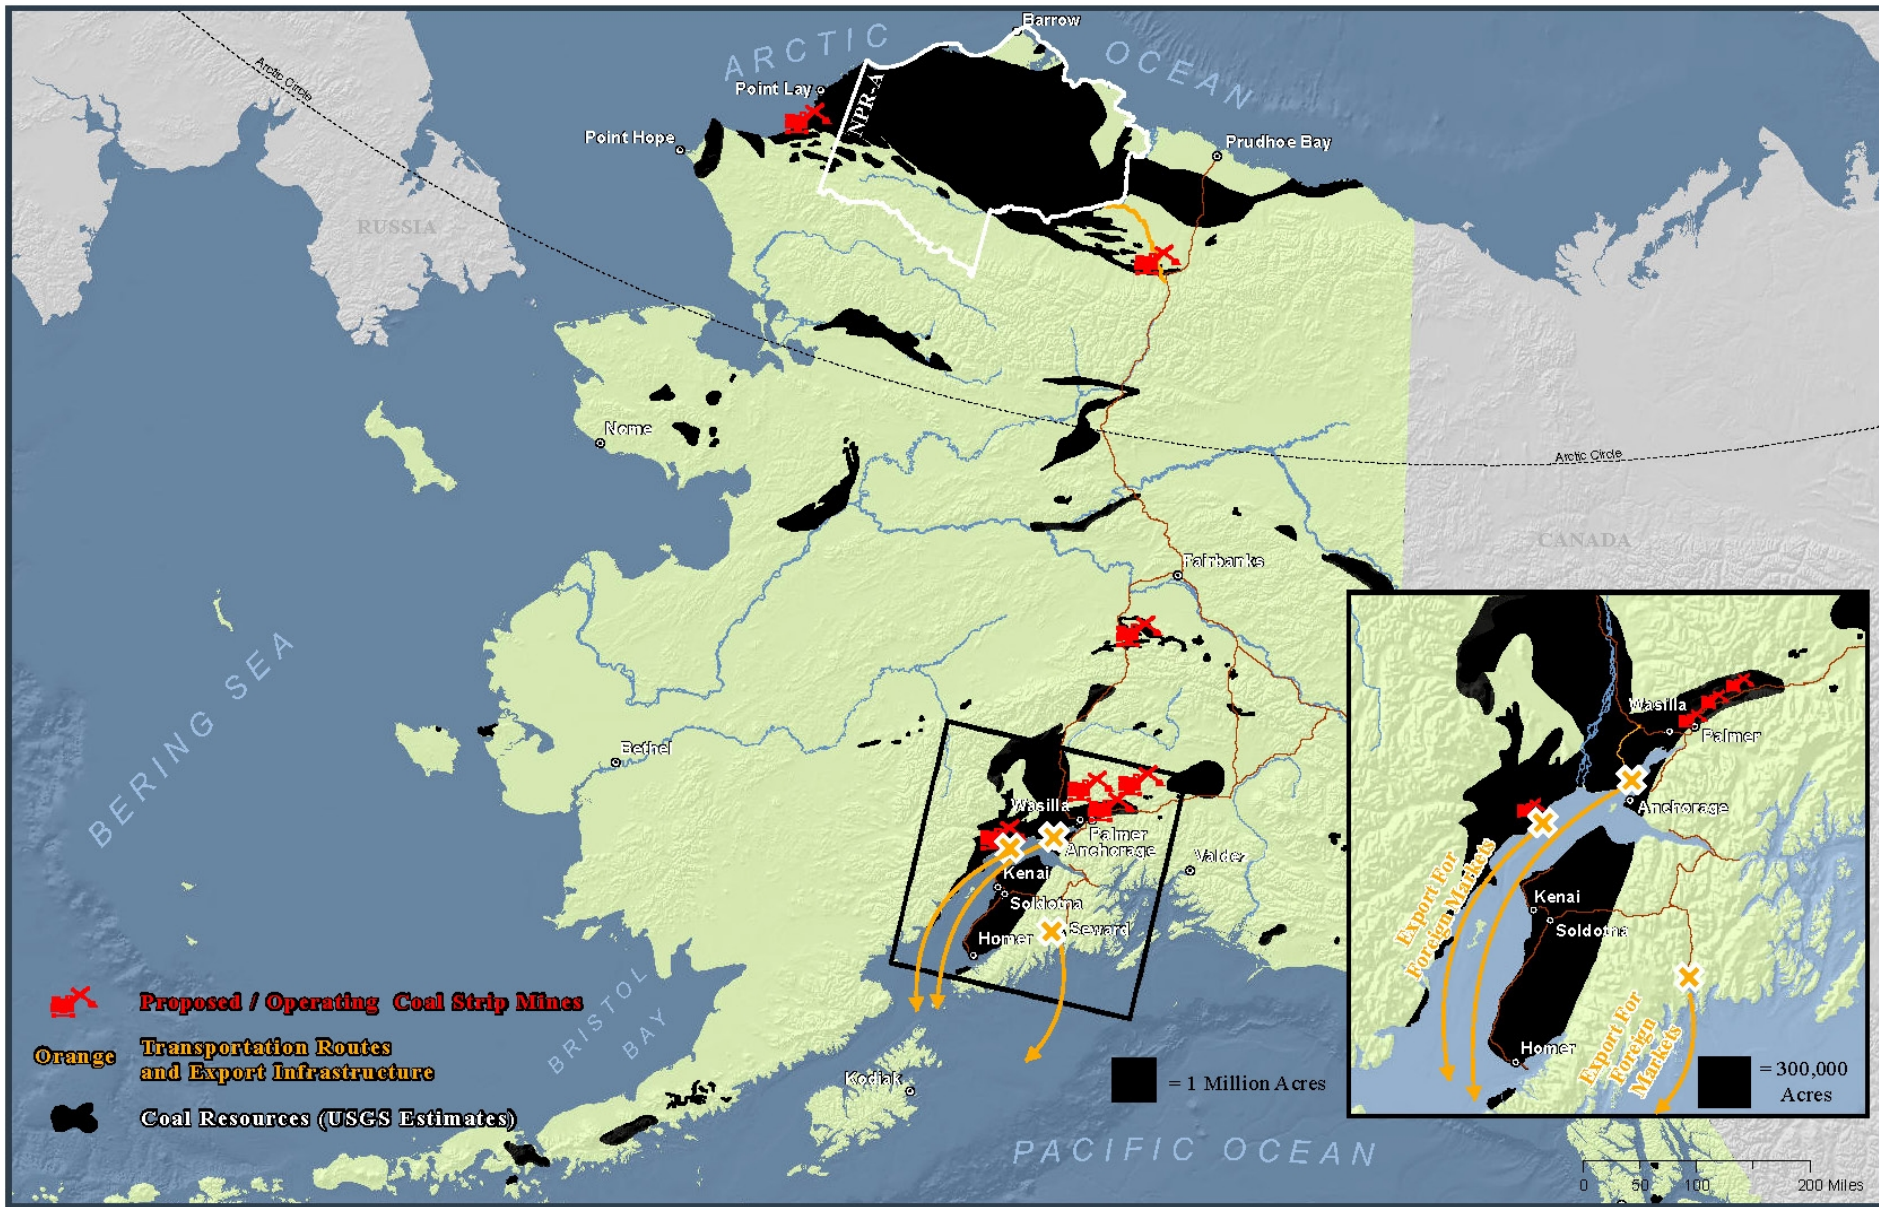

Appalachia of the North?

A Brief Overview of Coal in Alaska

Heidi Zimmer
Environmental Health Coordinator

Healy Coal Mine

Image: Usibelli Coal Mine, Inc.

*Chuitna
River*

Image: Chuitna Citizens Coalition

Alaska's Coal Reserves

Cook Inlet Watershed: Coal Reserves and Proposed Mines

Seward Export Facility

Seward Export Facility

Matanuska Valley Coal FootPrint

	Mine Lease Boundary Usibelli Coal Mine, Inc.		Exploration Area Boundary Usibelli Coal Mine, Inc.		Alaska Mental Health Land Trust
	Current Exploration Lease Boundary Range Alaska		Proposed Exporatory Boundary May 2011		

STORM TRACKER WEATHER
18 NEWS
WIND CAUSES COAL TRUCK CRASH
FRANKLIN COUNTY

Port MacKenzie
rail spur
proposed route

TOXIC TRADE: The Coal-to-Mercury Cycle between Alaska and Asia