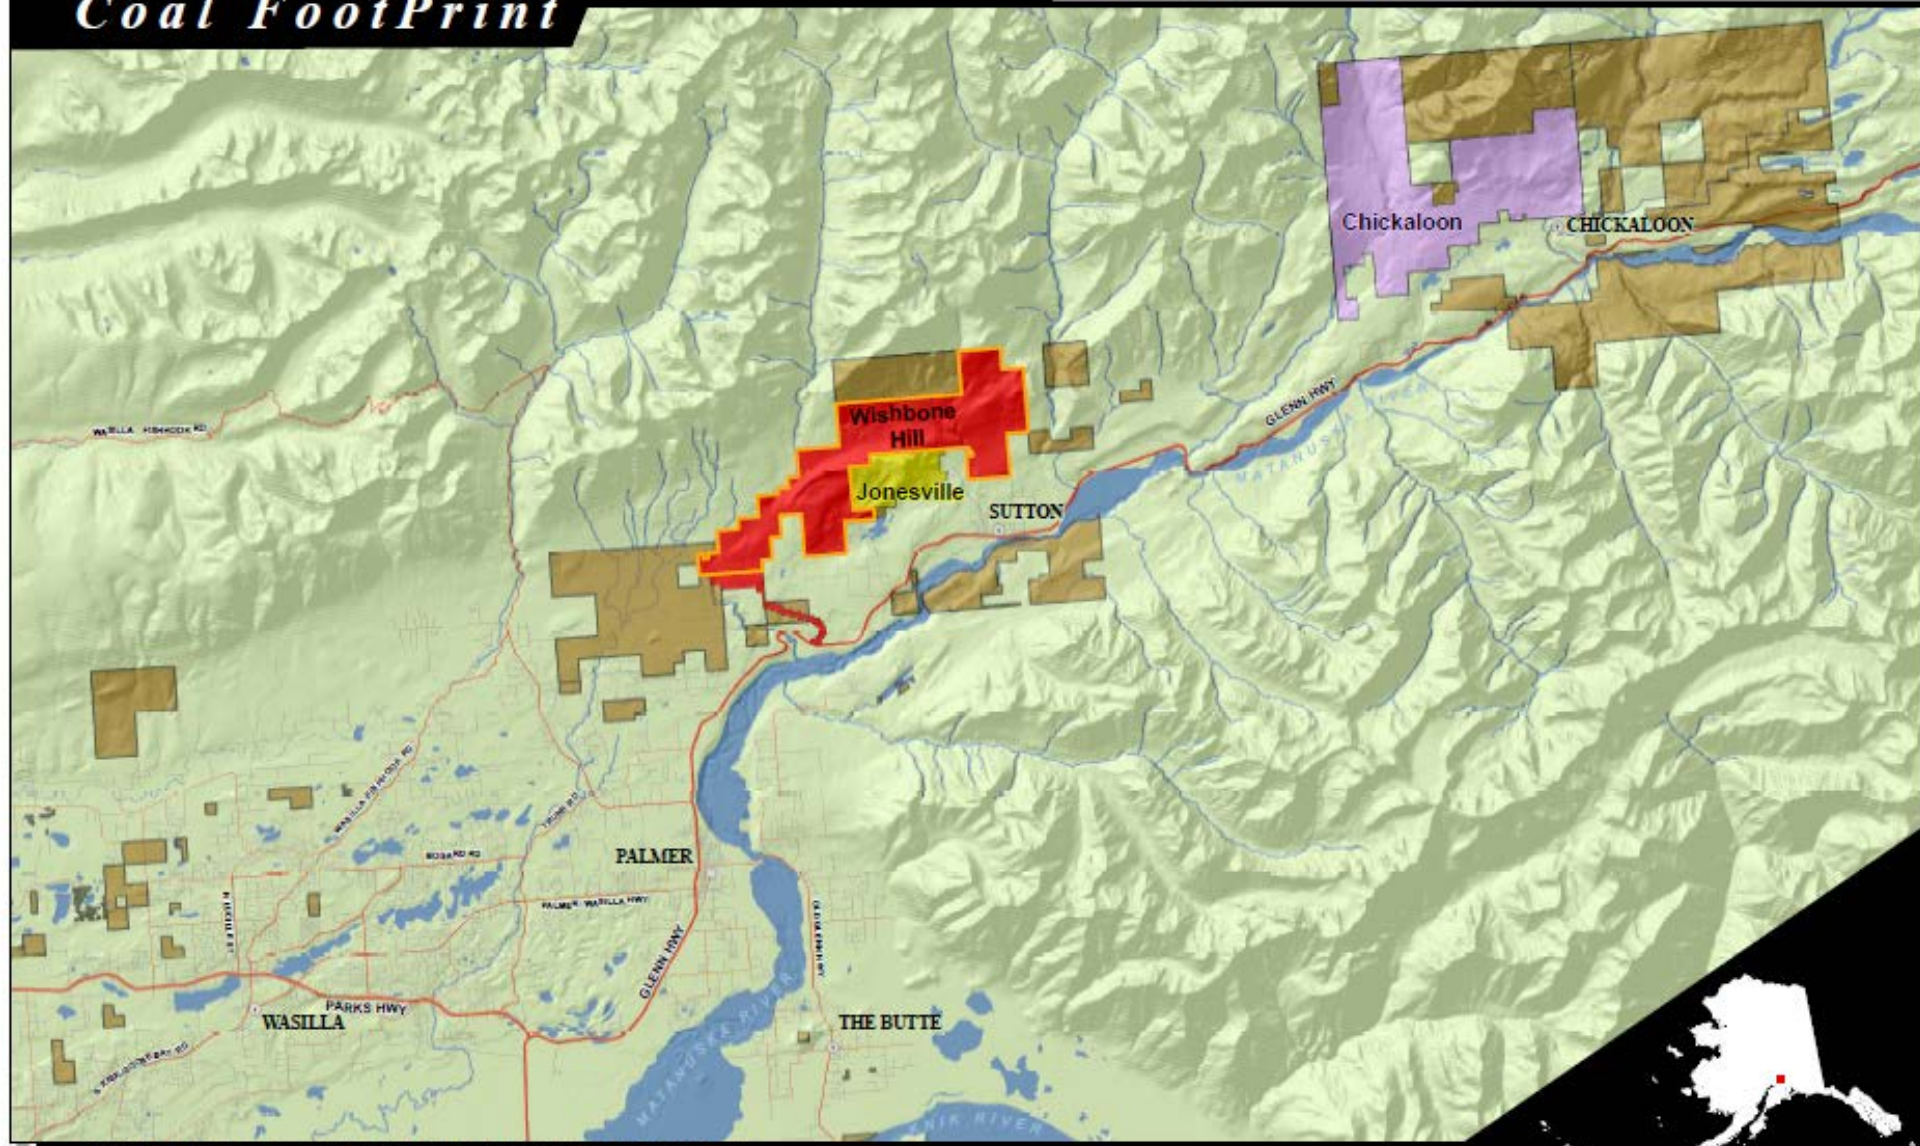

Cook Inlet Watershed: Coal Reserves and Proposed Mines

Seward Export Facility

Seward Export Facility

Matanuska Valley Coal FootPrint

	Mine Lease Boundary Usibelli Coal Mine, Inc.		Exploration Area Boundary Usibelli Coal Mine, Inc.		Alaska Mental Health Land Trust
	Current Exploration Lease Boundary Range Alaska		Proposed Exporatory Boundary May 2011		

STORM TRACKER WEATHER
18 NEWS
WIND CAUSES COAL TRUCK CRASH
FRANKLIN COUNTY

Port MacKenzie
rail spur
proposed route

TOXIC TRADE: The Coal-to-Mercury Cycle between Alaska and Asia